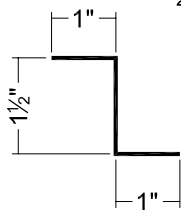

*Non-stocking items, all trims made to order, allow 2 days for production, non-returnable.*

**SNOW BREAK 526SB**

Length 10'-6"

**WALL LIGHT FLASHING 526SLWL**

Length 10'-6"

**BASE METAL 526SLBM**

Length 10'-6"

**Z-CLOSURE 526SLZC**

26 ga Galvanized

Length 10'-6"

**INSIDE CORNER 526SLIC**

Length 10'-6"

**C-METAL 526SLCM**

Length 10'-6"

**FASCIA TRIM 526FT5 / 526FT7 / 526FT9**

Length 10'-6"

**OFFSET CLEAT 526SLOFC**

Length 10'-6"

**OUTSIDE CORNER 526SLOC**

Length 10'-6"

**SOFFIT C-METAL 526SLSC**

Length 10'-6"

**W VALLEY 526WW**

SPECIFY SLOPE

Length 10'-6"

**CLEAT 526SLC**

Length 10'-6"

*Non-stocking items, all trims made to order, allow 2 days for production, non-returnable.*