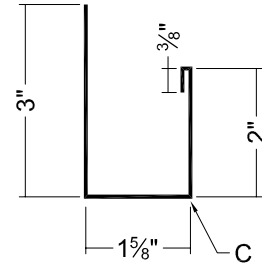

*Non-stocking items, all trims made to order, allow 2 days for production, non-returnable.*

**SNOW BREAK 526SB**

Length 10'-6"

**WALL LIGHT FLASHING 526SLWL**

Length 10'-6"

**BASE METAL 526SLBM**

Length 10'-6"

**Z-CLOSURE 526SLZC**

26 ga Galvanized

Length 10'-6"

**INSIDE CORNER 526SLIC**

Length 10'-6"

**C-METAL 526SLCM**

Length 10'-6"

**FASCIA TRIM 526FT5 / 526FT7 / 526FT9**

Length 10'-6"

**OFFSET CLEAT 526SLOFC**

Length 10'-6"

**OUTSIDE CORNER 526SLOC**

Length 10'-6"

**SOFFIT C-METAL 526SLSC**

Length 10'-6"

**W VALLEY 526WW**

SPECIFY SLOPE

Length 10'-6"

**CLEAT 526SLC**

Length 10'-6"

*Non-stocking items, all trims made to order, allow 2 days for production, non-returnable.*