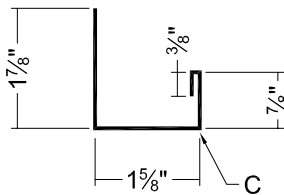

*Non-stocking items, all trims made to order, allow 2 days for production, non-returnable.*

**SNOW BREAK 526SB**

Length 10'-6"

**WALL LIGHT FLASHING 526SLWL**

Length 10'-6"

**BASE METAL 526SLBM**

Length 10'-6"

**Z-CLOSURE 526SLZC**

26 ga Galvanized

Length 10'-6"

**INSIDE CORNER 526SLIC**

Length 10'-6"

**C-METAL 526SLCM**

Length 10'-6"

**FASCIA TRIM 526FT5 / 526FT7 / 526FT9**

Length 10'-6"

**OFFSET CLEAT 526SLOFC**

Length 10'-6"

**OUTSIDE CORNER 526SLOC**

Length 10'-6"

**SOFFIT C-METAL 526SLSC**

Length 10'-6"

**W VALLEY 526WW**

SPECIFY SLOPE

Length 10'-6"

**CLEAT 526SLC**

Length 10'-6"

*Non-stocking items, all trims made to order, allow 2 days for production, non-returnable.*