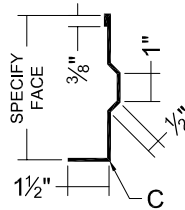

*Non-stocking items, all trims made to order, allow 2 days for production, non-returnable.*

**SNOW BREAK 526SB**

Length 10'-6"

**WALL LIGHT FLASHING 526SLWL**

Length 10'-6"

**BASE METAL 526SLBM**

Length 10'-6"

**Z-CLOSURE 526SLZC**

26 ga Galvanized

Length 10'-6"

**INSIDE CORNER 526SLIC**

Length 10'-6"

**C-METAL 526SLCM**

Length 10'-6"

**FASCIA TRIM 526FT5 / 526FT7 / 526FT9**

Length 10'-6"

**OFFSET CLEAT 526SLOFC**

Length 10'-6"

**OUTSIDE CORNER 526SLOC**

Length 10'-6"

**SOFFIT C-METAL 526SLSC**

Length 10'-6"

**W VALLEY 526WW**

SPECIFY SLOPE

Length 10'-6"

**CLEAT 526SLC**

Length 10'-6"

*Non-stocking items, all trims made to order, allow 2 days for production, non-returnable.*