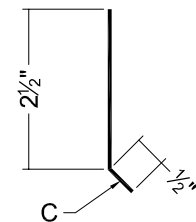

*Non-stocking items, all trims made to order, allow 2 days for production, non-returnable.*

**SNOW BREAK 526SB**

Length 10'-6"

**WALL LIGHT FLASHING 526SLWL**

Length 10'-6"

**BASE METAL 526SLBM**

Length 10'-6"

**Z-CLOSURE 526SLZC**

26 ga Galvanized

Length 10'-6"

**INSIDE CORNER 526SLIC**

Length 10'-6"

**C-METAL 526SLCM**

Length 10'-6"

**FASCIA TRIM 526FT5 / 526FT7 / 526FT9**

Length 10'-6"

**OFFSET CLEAT 526SLOFC**

Length 10'-6"

**OUTSIDE CORNER 526SLOC**

Length 10'-6"

**SOFFIT C-METAL 526SLSC**

Length 10'-6"

**W VALLEY 526WW**

SPECIFY SLOPE

Length 10'-6"

**CLEAT 526SLC**

Length 10'-6"

*Non-stocking items, all trims made to order, allow 2 days for production, non-returnable.*