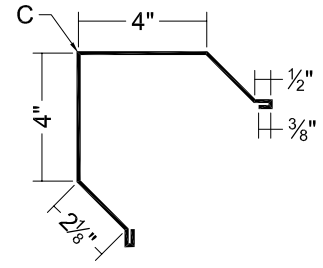

*Non-stocking items, all trims made to order, allow 2 days for production, non-returnable.*

**SNOW BREAK 526SB**

Length 10'-6"

**WALL LIGHT FLASHING 526SLWL**

Length 10'-6"

**BASE METAL 526SLBM**

Length 10'-6"

**Z-CLOSURE 526SLZC**

26 ga Galvanized

Length 10'-6"

**INSIDE CORNER 526SLIC**

Length 10'-6"

**C-METAL 526SLCM**

Length 10'-6"

**FASCIA TRIM 526FT5 / 526FT7 / 526FT9**

Length 10'-6"

**OFFSET CLEAT 526SLOFC**

Length 10'-6"

**OUTSIDE CORNER 526SLOC**

Length 10'-6"

**SOFFIT C-METAL 526SLSC**

Length 10'-6"

**W VALLEY 526WW**

SPECIFY SLOPE

Length 10'-6"

**CLEAT 526SLC**

Length 10'-6"

*Non-stocking items, all trims made to order, allow 2 days for production, non-returnable.*