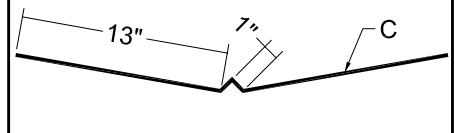

**Z-CLOSURE 526SLZC**

26 ga Galvanized

Length 10'-6"

**INSIDE CORNER 526SLIC**

Length 10'-6"

**C-METAL 526SLCM**

Length 10'-6"

**FASCIA TRIM 526FT5 / 526FT7 / 526FT9**

Length 10'-6"

**OFFSET CLEAT 526SLOFC**

Length 10'-6"

**OUTSIDE CORNER 526SLOC**

Length 10'-6"

**SOFFIT C-METAL 526SLSC**

Length 10'-6"

**W VALLEY 526WW**

SPECIFY SLOPE

Length 10'-6"

**CLEAT 526SLC**

Length 10'-6"

*Non-stocking items, all trims made to order, allow 2 days for production, non-returnable.*