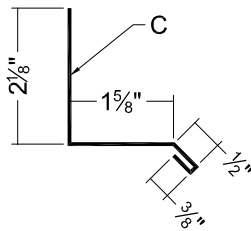

*Non-stocking items, all trims made to order, allow 2 days for production, non-returnable.*

**SNOW BREAK 526SB**

Length 10'-6"

**WALL LIGHT FLASHING 526SLWL**

Length 10'-6"

**BASE METAL 526SLBM**

Length 10'-6"

**Z-CLOSURE 526SLZC**

26 ga Galvanized

Length 10'-6"

**INSIDE CORNER 526SLIC**

Length 10'-6"

**C-METAL 526SLCM**

Length 10'-6"

**FASCIA TRIM 526FT5 / 526FT7 / 526FT9**

Length 10'-6"

**OFFSET CLEAT 526SLOFC**

Length 10'-6"

**OUTSIDE CORNER 526SLOC**

Length 10'-6"

**SOFFIT C-METAL 526SLSC**

Length 10'-6"

**W VALLEY 526WW**

SPECIFY SLOPE

Length 10'-6"

**CLEAT 526SLC**

Length 10'-6"

*Non-stocking items, all trims made to order, allow 2 days for production, non-returnable.*