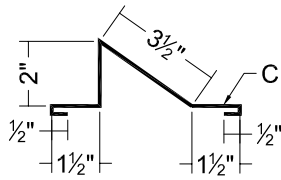

*Non-stocking items, all trims made to order, allow 2 days for production, non-returnable.*

**SNOW BREAK 526SB**

Length 10'-6"

**WALL LIGHT FLASHING 526SLWL**

Length 10'-6"

**BASE METAL 526SLBM**

Length 10'-6"

**Z-CLOSURE 526SLZC**

26 ga Galvanized

Length 10'-6"

**INSIDE CORNER 526SLIC**

Length 10'-6"

**C-METAL 526SLCM**

Length 10'-6"

**FASCIA TRIM 526FT5 / 526FT7 / 526FT9**

Length 10'-6"

**OFFSET CLEAT 526SLOFC**

Length 10'-6"

**OUTSIDE CORNER 526SLOC**

Length 10'-6"

**SOFFIT C-METAL 526SLSC**

Length 10'-6"

**W VALLEY 526WW**

SPECIFY SLOPE

Length 10'-6"

**CLEAT 526SLC**

Length 10'-6"

*Non-stocking items, all trims made to order, allow 2 days for production, non-returnable.*