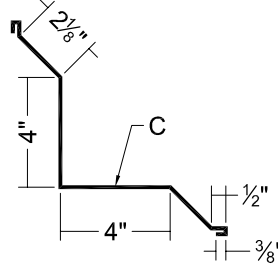

*Non-stocking items, all trims made to order, allow 2 days for production, non-returnable.*

**SNOW BREAK 526SB**

Length 10'-6"

**WALL LIGHT FLASHING 526SLWL**

Length 10'-6"

**BASE METAL 526SLBM**

Length 10'-6"

**Z-CLOSURE 526SLZC**

26 ga Galvanized

Length 10'-6"

**INSIDE CORNER 526SLIC**

Length 10'-6"

**C-METAL 526SLCM**

Length 10'-6"

**FASCIA TRIM 526FT5 / 526FT7 / 526FT9**

Length 10'-6"

**OFFSET CLEAT 526SLOFC**

Length 10'-6"

**OUTSIDE CORNER 526SLOC**

Length 10'-6"

**SOFFIT C-METAL 526SLSC**

Length 10'-6"

**W VALLEY 526WW**

SPECIFY SLOPE

Length 10'-6"

**CLEAT 526SLC**

Length 10'-6"

*Non-stocking items, all trims made to order, allow 2 days for production, non-returnable.*