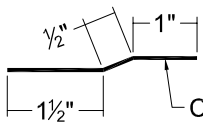

*Non-stocking items, all trims made to order, allow 2 days for production, non-returnable.*

**SNOW BREAK 526SB**

Length 10'-6"

**WALL LIGHT FLASHING 526SLWL**

Length 10'-6"

**BASE METAL 526SLBM**

Length 10'-6"

**Z-CLOSURE 526SLZC**

26 ga Galvanized

Length 10'-6"

**INSIDE CORNER 526SLIC**

Length 10'-6"

**C-METAL 526SLCM**

Length 10'-6"

**FASCIA TRIM 526FT5 / 526FT7 / 526FT9**

Length 10'-6"

**OFFSET CLEAT 526SLOFC**

Length 10'-6"

**OUTSIDE CORNER 526SLOC**

Length 10'-6"

**SOFFIT C-METAL 526SLSC**

Length 10'-6"

**W VALLEY 526WW**

SPECIFY SLOPE

Length 10'-6"

**CLEAT 526SLC**

Length 10'-6"

*Non-stocking items, all trims made to order, allow 2 days for production, non-returnable.*