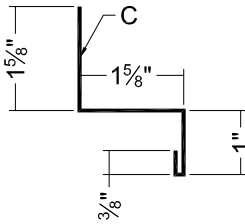

*Non-stocking items, all trims made to order, allow 2 days for production, non-returnable.*

**SNOW BREAK 526SB**

Length 10'-6"

**WALL LIGHT FLASHING 526SLWL**

Length 10'-6"

**BASE METAL 526SLBM**

Length 10'-6"

**Z-CLOSURE 526SLZC**

26 ga Galvanized

Length 10'-6"

**INSIDE CORNER 526SLIC**

Length 10'-6"

**C-METAL 526SLCM**

Length 10'-6"

**FASCIA TRIM 526FT5 / 526FT7 / 526FT9**

Length 10'-6"

**OFFSET CLEAT 526SLOFC**

Length 10'-6"

**OUTSIDE CORNER 526SLOC**

Length 10'-6"

**SOFFIT C-METAL 526SLSC**

Length 10'-6"

**W VALLEY 526WW**

SPECIFY SLOPE

Length 10'-6"

**CLEAT 526SLC**

Length 10'-6"

*Non-stocking items, all trims made to order, allow 2 days for production, non-returnable.*